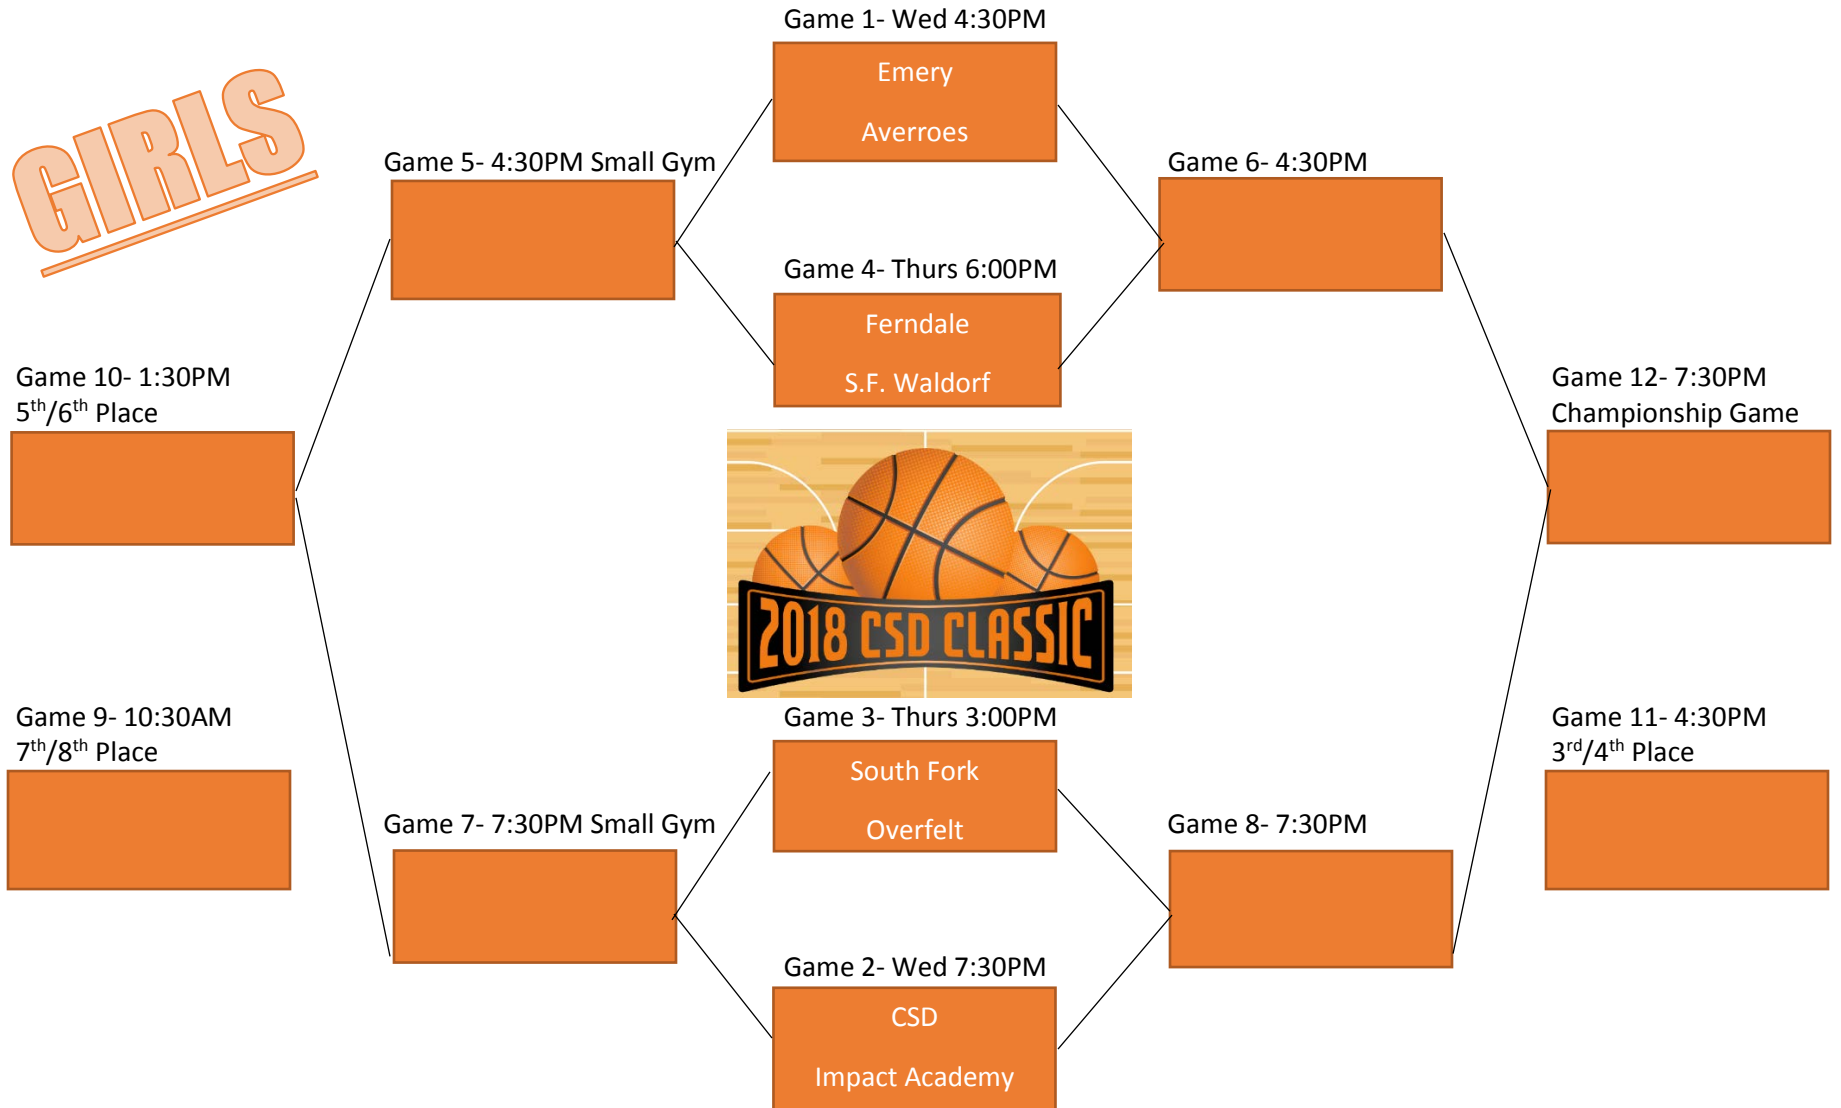

**SATURDAY
DECEMBER 15**

**FRIDAY
DECEMBER 14**

**WEDNESDAY/THURSDAY
DECEMBER 12/13**

**FRIDAY
DECEMBER 14**

**SATURDAY
DECEMBER 15**

GIRLS

Admission Per Day: Adult \$5, Students/62+ \$3

Gym Location: California School for the Deaf - 39350 Gallaudet Drive Fremont, CA 94538

Uniforms: Top team is designated as home team and will wear white. While playing any CSD team, your team will always wear color.